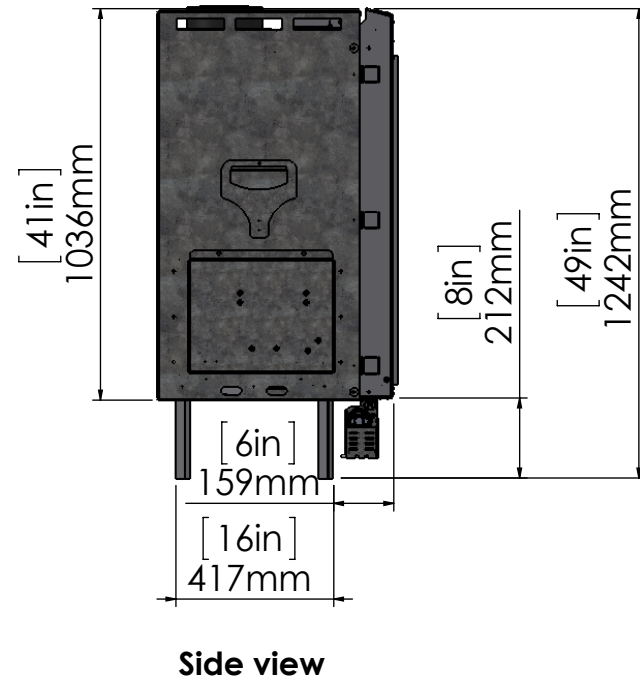

**Traditional 100 with DOUBLE GLASS (42")**

# Traditional 100 with DOUBLE GLASS (42")